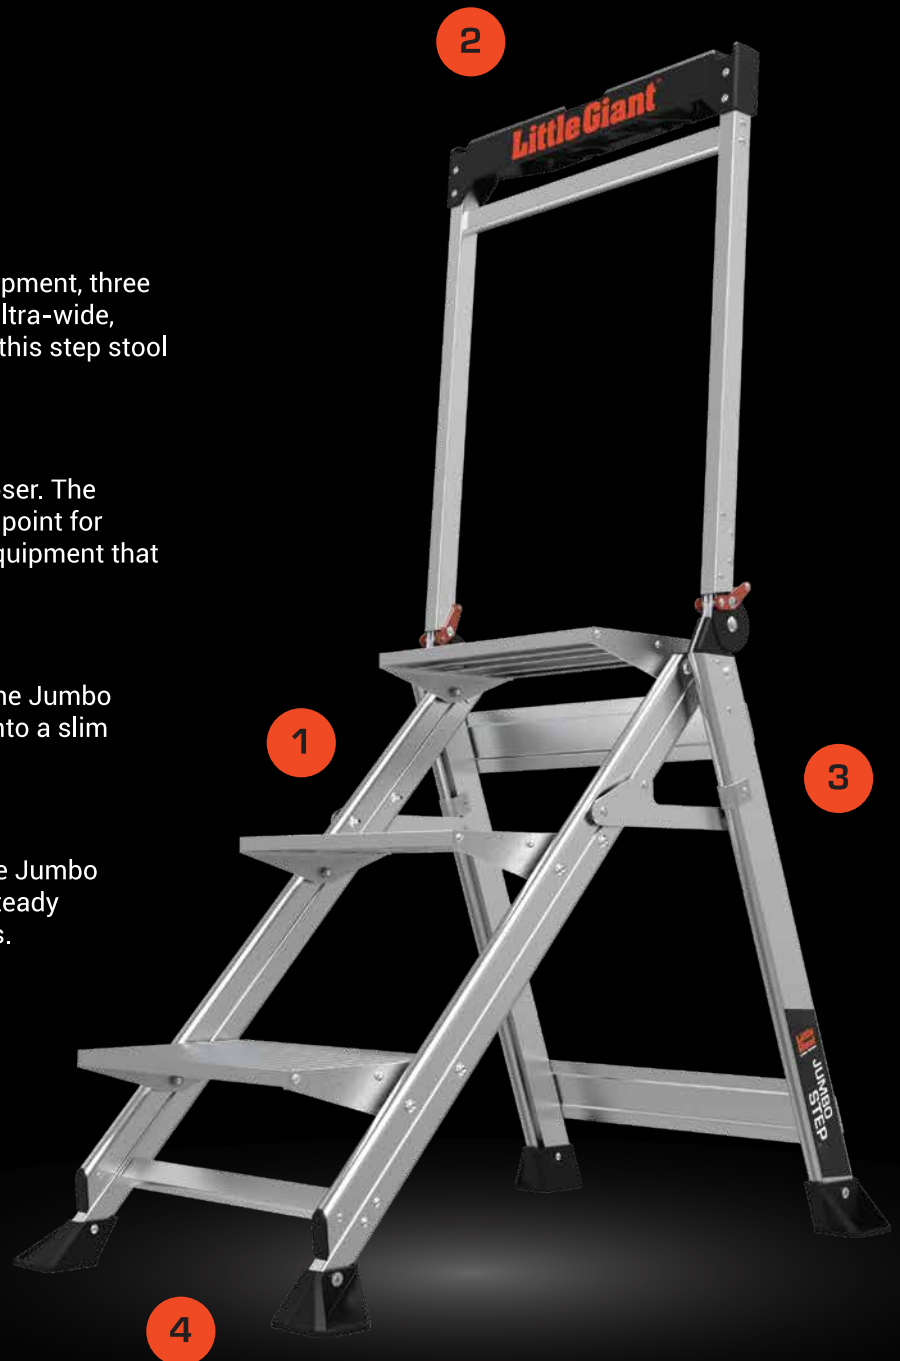

### 1. NON-SLIP STAIRCASE STEPS

Three steps to your truck bed, grab your equipment, three steps back down—all while facing forward. Ultra-wide, non-slip steps with almost no overlap make this step stool a genuine portable staircase.

### 2. TOOL TRAY AND HANDRAIL

Keep your tools close and your safety rail closer. The rotating safety handrail is both a sturdy lean point for added stability and a versatile tool tray for equipment that needs to be on hand.

### 3. SLIM PROFILE

Stop lugging a ladder to do a stool's work. The Jumbo Step is lightweight, easy to carry, and folds into a slim storage profile.

### 4. OVERSIZED FEET

Need to set up over grating? No problem. The Jumbo Step's slip-resistant, oversized feet keep it steady and secure on a variety of industrial surfaces.

Stable Hand Rail

Large Tool Tray